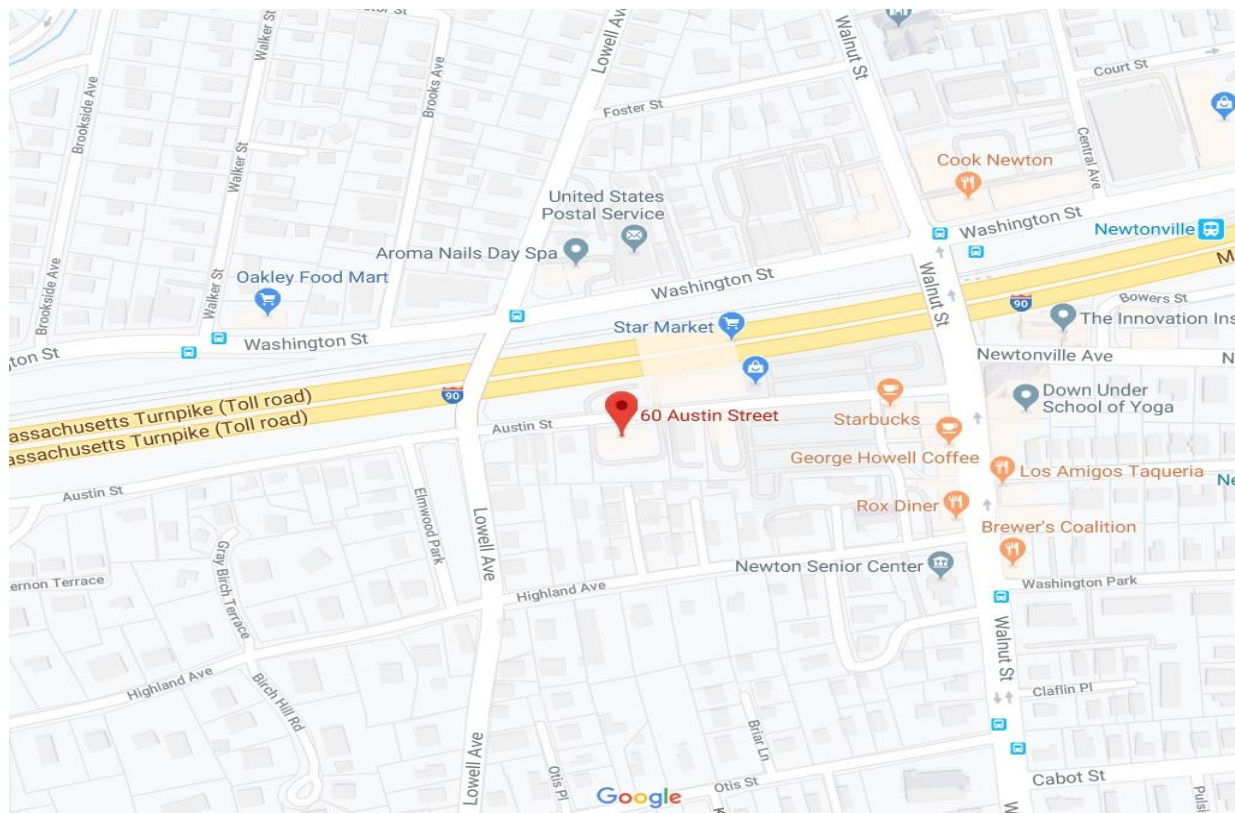

Healing Roots Acupuncture

Getting to the root of the problem and resolving it

Directions to our office

We are located at 60 Austin Street, Suite 302, Newtonville, MA 02460.

From Mass Pike (Rt.90)

Follow Newton to Washington Street, take a left at Walnut Street, followed by a right onto Austin Street.

Parking:

We have free, off-street parking in the lot behind our building.

Our building and office are not wheel-chair accessible.

Within the Building: Enter through front of building. Proceed up the steps to the top floor. At the top of the steps, our office is located on the right in Suite 302.

*60 Austin Street, Suite 302 • Newtonville, MA 02460
(617) 549-5648 • www.HealingRootsAcupuncture.net*